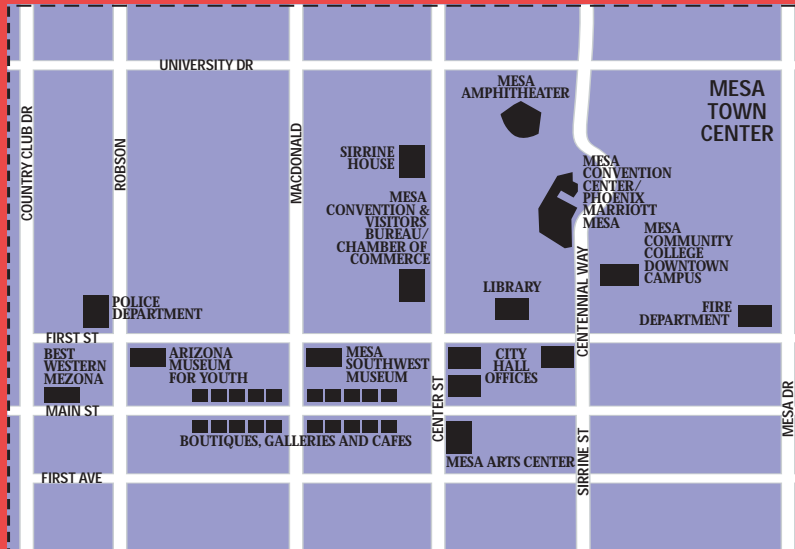

Mesa Town Center has something to offer everyone: hotel accommodations, museums, unique shopping, sidewalk cafés and the new Mesa Arts Center.