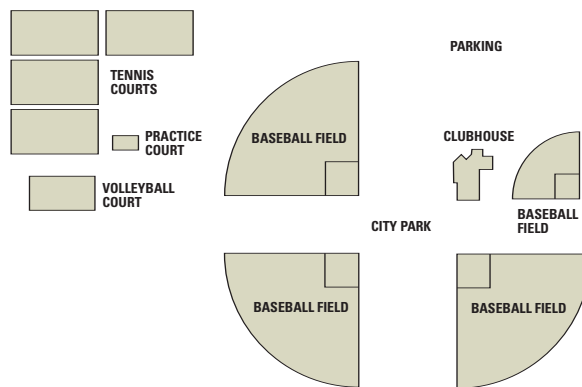

FITCH PARK

651 N. Center St., Mesa, AZ 85201
480-644-4452

4

Fields

- LF 350 feet, CF 400 feet, RF 350 feet
- Each field has an electronic scoreboard
- Bleacher seating, concessions and restroom facilities
- Batting cages and bullpens, practice infield, clubhouse
- Parking lot and street parking for more than 200 vehicles

CROSSROADS PARK

2155 E. Knox Rd., Gilbert, AZ 85296
480-503-6210

4

Fields

- Two youth ball fields - LF 220 feet, RF 220 feet
- Two adult ball fields - LF 300 feet, CF 340, RF 300 feet
- Each field has an electronic scoreboard
- Bleacher seating, concessions and restroom facilities
- Parking for more than 350 vehicles

GENE AUTRY SPORTS COMPLEX

4125 E. McKellips Rd., Mesa, AZ 85215
480-644-5300

3

Fields

- LF 365 feet, RF 365 feet
- Each field has an electronic scoreboard
- Bleacher seating, concessions and restroom facilities
- Batting cages, bullpens, clubhouse, practice infield
- Parking for more than 380 vehicles