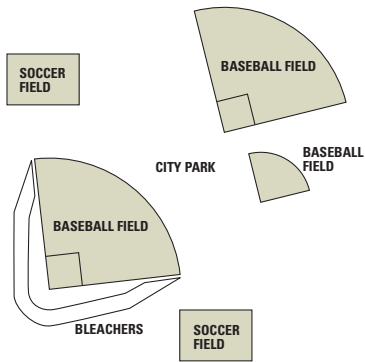

CROSSROADS PARK

2155 E. Knox Rd., Gilbert, AZ 85296
480-503-6210

4

Fields

- Two youth ball fields - LF 220 feet, RF 220 feet
- Two adult ball fields - LF 300 feet, CF 340, RF 300 feet
- Each field has an electronic scoreboard
- Bleacher seating, concessions and restroom facilities
- Parking for more than 350 vehicles

GENE AUTRY SPORTS COMPLEX

4125 E. McKellips Rd., Mesa, AZ 85215
480-644-5300

3

Fields

- LF 365 feet, RF 365 feet
- Each field has an electronic scoreboard
- Bleacher seating, concessions and restroom facilities
- Batting cages, bullpens, clubhouse, practice infield
- Parking for more than 380 vehicles

HOHOKAM PARK STADIUM

1235 N. Center St., Mesa, AZ 85201
480-644-4953

2

Fields

- Spring Training Home of the Chicago Cubs
- 12,500-seat multi-use stadium
- LF 340 feet, CF 412 feet, RF 350 feet
- Six batting cages
- Four bullpens
- One practice field, one practice infield
- Restroom and concessions facilities
- Paved parking for more than 300 vehicles
- Parking for 600+ vehicles on land surrounding the stadium

MCQUEEN PARK

510 N. Horne St., Mesa, AZ 85233
480-503-6210

4

Fields

- LF 210 feet, RF 210 feet
- Each field has an electronic scoreboard
- Concessions facilities
- Restrooms and vending machines
- Parking for more than 300 vehicles