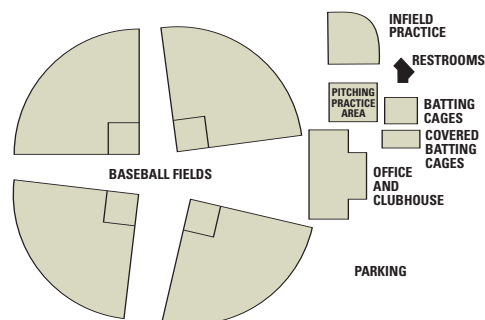

BASEBALL

COUNTRYSIDE PARK

3130 E. Southern Ave., Mesa, AZ 85204
480-644-5300

2

Fields

- LF 200 feet, CF 200 feet, RF 200 feet
- Bleacher seating for more than 80
- Restrooms
- Parking for more than 200 vehicles

FITCH PARK

651 N. Center St., Mesa, AZ 85201
480-644-4452

4

Fields

- LF 350 feet, CF 400 feet, RF 350 feet
- Each field has an electronic scoreboard
- Bleacher seating, concessions and restroom facilities
- Batting cages and bullpens, practice infield, clubhouse
- Parking lot and street parking for more than 200 vehicles

QUAIL RUN

4155 E. Virginia St., Mesa, AZ 85215
480-644-4953

4

Fields

- Each field - LF 200 feet, CF 200 feet, RF 200 feet
- Each field has an electronic scoreboard
- Bleacher seating, concessions and restroom facilities
- Parking for more than 350 vehicles