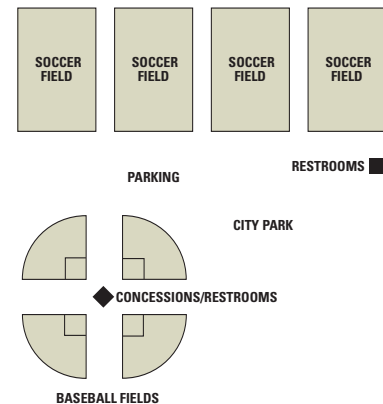

MCQUEEN PARK

510 N. Horne St., Mesa, AZ 85233
480-503-6210

4

Fields

- LF 210 feet, RF 210 feet
- Each field has an electronic scoreboard
- Concessions facilities
- Restrooms and vending machines
- Parking for more than 300 vehicles

RED MOUNTAIN BASEBALL COMPLEX

7745 E. Brown Rd., Mesa, AZ 85207
480-644-4953

3

Fields

- LF 340 feet, CF 385 feet, RF 340 feet
- Each field has an electronic scoreboard
- Bleacher seating, concessions and restroom facilities
- Parking for more than 280 vehicles

QUAIL RUN

4155 E. Virginia St., Mesa, AZ 85215
480-644-4953

4

Fields

- Each field - LF 200 feet, CF 200 feet, RF 200 feet
- Each field has an electronic scoreboard
- Bleacher seating, concessions and restroom facilities
- Parking for more than 350 vehicles