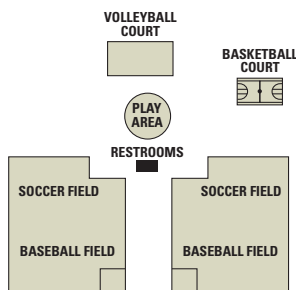

BASEBALL

COUNTRYSIDE PARK

3130 E. Southern Ave., Mesa, AZ 85204
480-644-5300

2

Fields

- LF 200 feet, CF 200 feet, RF 200 feet
- Bleacher seating for more than 80
- Restrooms
- Parking for more than 200 vehicles

FITCH PARK

651 N. Center St., Mesa, AZ 85201
480-644-4452

4

Fields

- LF 350 feet, CF 400 feet, RF 350 feet
- Each field has an electronic scoreboard
- Bleacher seating, concessions and restroom facilities
- Batting cages and bullpens, practice infield, clubhouse
- Parking lot and street parking for more than 200 vehicles