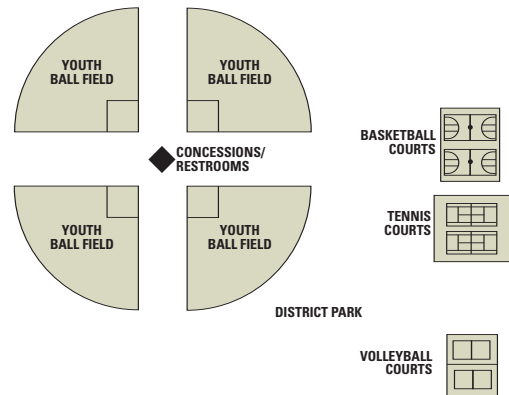

GENE AUTRY SPORTS COMPLEX

4125 E. McKellips Rd., Mesa, AZ 85215
480-644-5300

3

Fields

- LF 365 feet, RF 365 feet
- Each field has an electronic scoreboard
- Bleacher seating, concessions and restroom facilities
- Batting cages, bullpens, clubhouse, practice infield
- Parking for more than 380 vehicles

HOHOKAM PARK STADIUM

1235 N. Center St., Mesa, AZ 85201
480-644-4953

2

Fields

- Spring Training Home of the Chicago Cubs
- 12,500-seat multi-use stadium
- LF 340 feet, CF 412 feet, RF 350 feet
- Six batting cages
- Four bullpens
- One practice field, one practice infield
- Restroom and concessions facilities
- Paved parking for more than 300 vehicles
- Parking for 600+ vehicles on land surrounding the stadium

MCQUEEN PARK

510 N. Horne St., Mesa, AZ 85233
480-503-6210

4

Fields

- LF 210 feet, RF 210 feet
- Each field has an electronic scoreboard
- Concessions facilities
- Restrooms and vending machines
- Parking for more than 300 vehicles