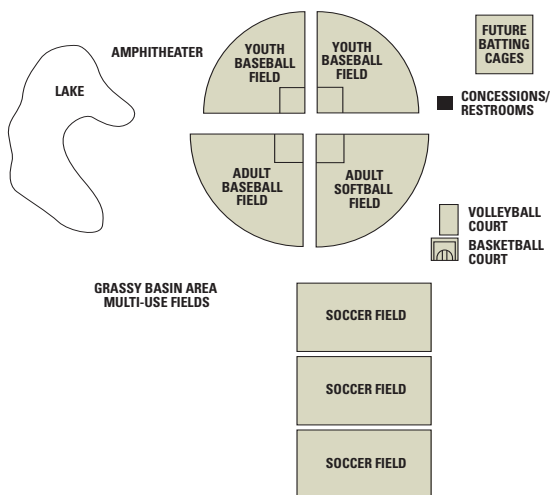

BASEBALL

COUNTRYSIDE PARK

3130 E. Southern Ave., Mesa, AZ 85204
480-644-5300

2

Fields

- LF 200 feet, CF 200 feet, RF 200 feet
- Bleacher seating for more than 80
- Restrooms
- Parking for more than 200 vehicles

FITCH PARK

651 N. Center St., Mesa, AZ 85201
480-644-4452

4

Fields

- LF 350 feet, CF 400 feet, RF 350 feet
- Each field has an electronic scoreboard
- Bleacher seating, concessions and restroom facilities
- Batting cages and bullpens, practice infield, clubhouse
- Parking lot and street parking for more than 200 vehicles

CROSSROADS PARK

2155 E. Knox Rd., Gilbert, AZ 85296
480-503-6210

4

Fields

- Two youth ball fields - LF 220 feet, RF 220 feet
- Two adult ball fields - LF 300 feet, CF 340, RF 300 feet
- Each field has an electronic scoreboard
- Bleacher seating, concessions and restroom facilities
- Parking for more than 350 vehicles

GENE AUTRY SPORTS COMPLEX

4125 E. McKellips Rd., Mesa, AZ 85215
480-644-5300

3

Fields

- LF 365 feet, RF 365 feet
- Each field has an electronic scoreboard
- Bleacher seating, concessions and restroom facilities
- Batting cages, bullpens, clubhouse, practice infield
- Parking for more than 380 vehicles