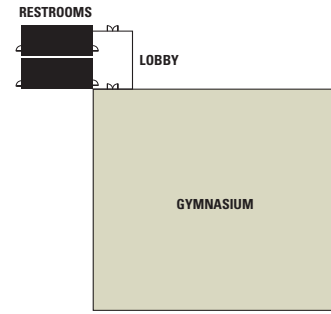

WEBSTER REC CENTER

202 N. Sycamore, Mesa, AZ 85201
480-644-4925

3

Courts

- One full-length regulation court, two side courts
- Seating for more than 150 people
- Restrooms and vending machines
- Parking for more than 120 vehicles