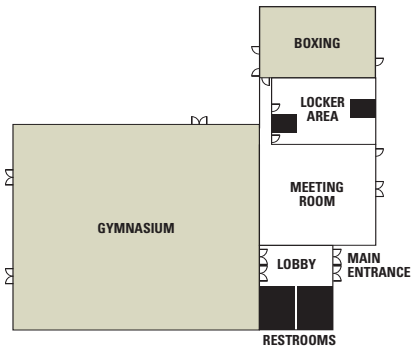

BASKETBALL

BROADWAY REC CENTER

59 E. Broadway Rd., Mesa, AZ 85204
480-835-MASD (480-835-6273)

3
Courts

- One full-length regulation court, two side courts
- Main gym is 11,520 square feet
- Activity room near the lobby is 40 x 40 feet
- Bleacher seating for up to 400
- Restrooms and vending machines
- Parking lot and street parking for more than 100 vehicles

LDS INTERSTAKE CENTER

830 E. Second Ave., Mesa, AZ 85204
480-827-4700

4
Courts

- One full-length regulation court, three side courts
- Main gym is 13,600 square feet
- Bleacher seating for up to 1,500 people
- Restrooms and concessions area
- Parking for more than 200 vehicles

MESA COMMUNITY COLLEGE

1833 W. Southern Ave., Mesa, AZ 85202
480-461-7541, www.mc.maricopa.edu

1
Court

- One full-length college regulation-size court
- Bleacher seating for 850 people
- Concessions and restroom facilities
- Parking for 1000+ vehicles within easy walking distance

JEFFERSON REC CENTER

120 S. Jefferson Ave., Mesa, AZ 85208
480-644-4578

3
Courts

- One full-length regulation court, two side courts
- Seating for up to 150 people
- Restrooms and vending machines
- Parking for more than 250 vehicles