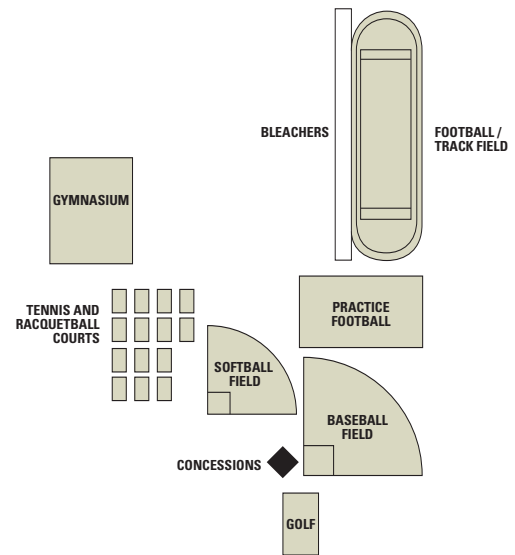

BASKETBALL

BROADWAY REC CENTER

59 E. Broadway Rd., Mesa, AZ 85204
480-835-MASD (480-835-6273)

3
Courts

- One full-length regulation court, two side courts
- Main gym is 11,520 square feet
- Activity room near the lobby is 40 x 40 feet
- Bleacher seating for up to 400
- Restrooms and vending machines
- Parking lot and street parking for more than 100 vehicles

LDS INTERSTAKE CENTER

830 E. Second Ave., Mesa, AZ 85204
480-827-4700

4
Courts

- One full-length regulation court, three side courts
- Main gym is 13,600 square feet
- Bleacher seating for up to 1,500 people
- Restrooms and concessions area
- Parking for more than 200 vehicles

MESA COMMUNITY COLLEGE

1833 W. Southern Ave., Mesa, AZ 85202
480-461-7541, www.mc.maricopa.edu

1
Court

- One full-length college regulation-size court
- Bleacher seating for 850 people
- Concessions and restroom facilities
- Parking for 1000+ vehicles within easy walking distance

JEFFERSON REC CENTER

120 S. Jefferson Ave., Mesa, AZ 85208
480-644-4578

3
Courts

- One full-length regulation court, two side courts
- Seating for up to 150 people
- Restrooms and vending machines
- Parking for more than 250 vehicles