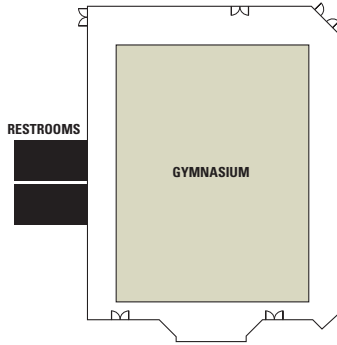

BASKETBALL

BROADWAY REC CENTER

59 E. Broadway Rd., Mesa, AZ 85204
480-835-MASD (480-835-6273)

3
Courts

- One full-length regulation court, two side courts
- Main gym is 11,520 square feet
- Activity room near the lobby is 40 x 40 feet
- Bleacher seating for up to 400
- Restrooms and vending machines
- Parking lot and street parking for more than 100 vehicles

MESA COMMUNITY COLLEGE

1833 W. Southern Ave., Mesa, AZ 85202
480-461-7541, www.mc.maricopa.edu

1
Court

- One full-length college regulation-size court
- Bleacher seating for 850 people
- Concessions and restroom facilities
- Parking for 1000+ vehicles within easy walking distance

JEFFERSON REC CENTER

120 S. Jefferson Ave., Mesa, AZ 85208
480-644-4578

3
Courts

- One full-length regulation court, two side courts
- Seating for up to 150 people
- Restrooms and vending machines
- Parking for more than 250 vehicles

RED MOUNTAIN MULTIGENERATIONAL CENTER

7550 E. Adobe St., Mesa, AZ 85207
480-644-4953

3

Courts

- One full-length regulation court, two side courts
- Courts are regulation high school
- Main gym is 9,780 square feet
- Concessions and restroom facilities
- Multi-purpose room is 7,000 square feet
- Parking for more than 270 vehicles