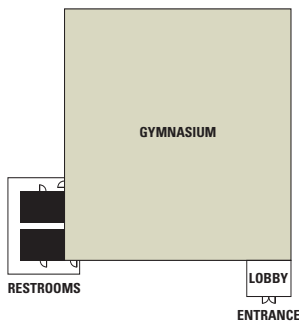

BASKETBALL

BROADWAY REC CENTER

59 E. Broadway Rd., Mesa, AZ 85204
480-835-MASD (480-835-6273)

3
Courts

- One full-length regulation court, two side courts
- Main gym is 11,520 square feet
- Activity room near the lobby is 40 x 40 feet
- Bleacher seating for up to 400
- Restrooms and vending machines
- Parking lot and street parking for more than 100 vehicles

LDS INTERSTAKE CENTER

830 E. Second Ave., Mesa, AZ 85204
480-827-4700

4
Courts

- One full-length regulation court, three side courts
- Main gym is 13,600 square feet
- Bleacher seating for up to 1,500 people
- Restrooms and concessions area
- Parking for more than 200 vehicles

MESA COMMUNITY COLLEGE

1833 W. Southern Ave., Mesa, AZ 85202
480-461-7541, www.mc.maricopa.edu

1
Court

- One full-length college regulation-size court
- Bleacher seating for 850 people
- Concessions and restroom facilities
- Parking for 1000+ vehicles within easy walking distance

JEFFERSON REC CENTER

120 S. Jefferson Ave., Mesa, AZ 85208
480-644-4578

3
Courts

- One full-length regulation court, two side courts
- Seating for up to 150 people
- Restrooms and vending machines
- Parking for more than 250 vehicles