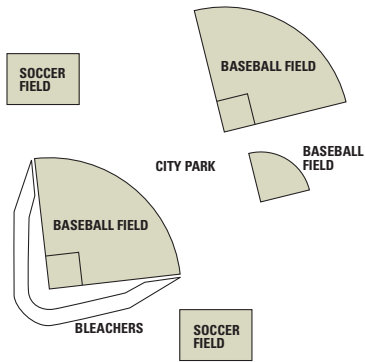

HOHOKAM PARK

1235 N. Center St., Mesa, AZ 85201
480-644-4953

2
Fields

- 12,500-seat multi-use stadium
- North field is 352 x 223 feet
- South field is 356 x 223 feet
- Restroom facilities
- Parking for more than 300 vehicles