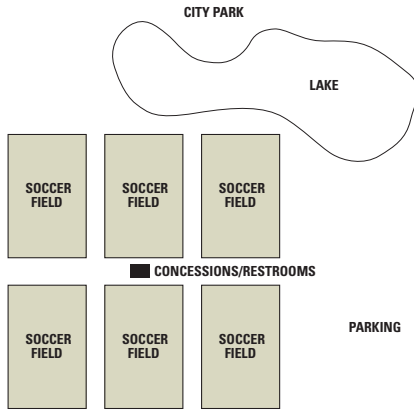

## QUAIL RUN SPORTS COMPLEX

4155 E. Virginia St., Mesa, AZ 85215  
480-644-4953

**4**  
Fields

- Four lighted soccer fields
- All fields are 360 x 225 feet
- Concessions and restroom facilities
- Parking for more than 400 vehicles

# 6

Fields

- Four fields: 360 x 225 feet
- One field: 360 x 200 feet
- One field: 320 x 200 feet
- Concessions and restroom facilities
- Parking for more than 350 vehicles