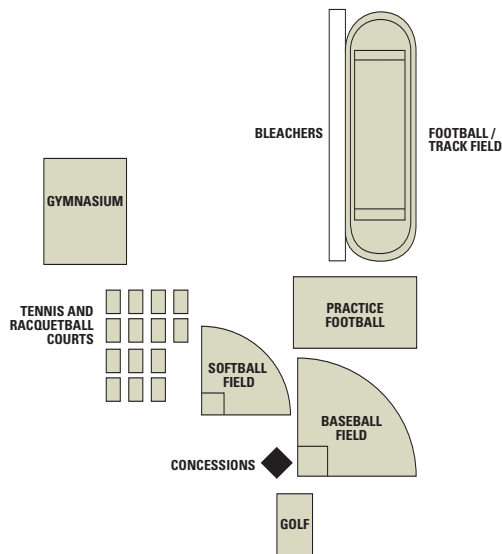

## HETCHLER PARK - GILBERT SOCCER COMPLEX

4260 S. Greenfield Rd., Gilbert, AZ 85296  
480-503-6274

**16**  
Fields

- Three lighted fields: 330 x 225 feet
- Two lighted fields: 320 x 180 feet
- Two lighted fields: 260 x 140 feet
- One lighted field: 135 x 90 feet
- Two fields: 260 x 140 feet
- Four fields: 190 x 120 feet
- Two fields: 135 x 90 feet
- Concessions stand
- Restroom facilities
- Parking for more than 450 vehicles

## HOHOKAM PARK

1235 N. Center St., Mesa, AZ 85201  
480-644-4953

**2**  
Fields

- 12,500-seat multi-use stadium
- North field is 352 x 223 feet
- South field is 356 x 223 feet
- Restroom facilities
- Parking for more than 300 vehicles

## MESA COMMUNITY COLLEGE

1833 W. Southern Ave., Mesa, AZ 85202  
480-461-7541, [www.mc.maricopa.edu](http://www.mc.maricopa.edu)

**2**  
Fields

- One lighted soccer field
- Soccer field is 360 x 225 feet
- 5,000-seat multi-use stadium
- One lighted practice field
- Concessions and restroom facilities
- Parking for 1000+ vehicles within easy walking distance

# 6

Fields

- Four fields: 360 x 225 feet
- One field: 360 x 200 feet
- One field: 320 x 200 feet
- Concessions and restroom facilities
- Parking for more than 350 vehicles