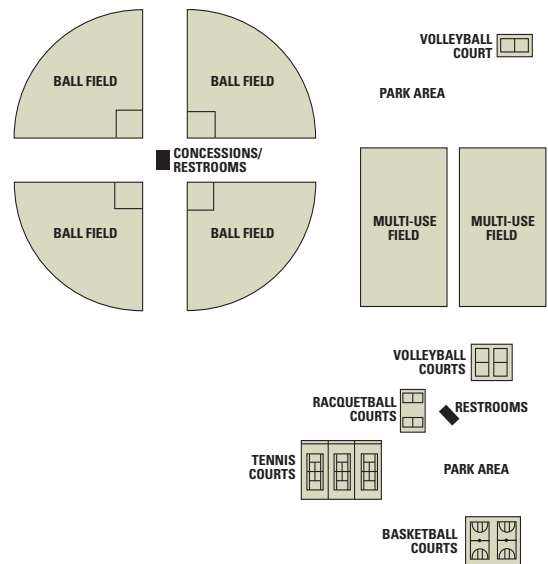

## MESA COMMUNITY COLLEGE

1833 W. Southern Ave., Mesa, AZ 85202  
480-461-7541, [www.mc.maricopa.edu](http://www.mc.maricopa.edu)

**2**  
Fields

- One lighted soccer field
- Soccer field is 360 x 225 feet
- 5,000-seat multi-use stadium
- One lighted practice field
- Concessions and restroom facilities
- Parking for 1000+ vehicles within easy walking distance

## PROSPECTOR PARK

3015 N. Idaho Rd., Apache Junction, AZ 85219  
480-671-5152

**2**  
Fields

- Soccer fields are 360 x 225 feet
- Restroom facilities
- Parking for more than 300 vehicles

# 6

Fields

- Four fields: 360 x 225 feet
- One field: 360 x 200 feet
- One field: 320 x 200 feet
- Concessions and restroom facilities
- Parking for more than 350 vehicles