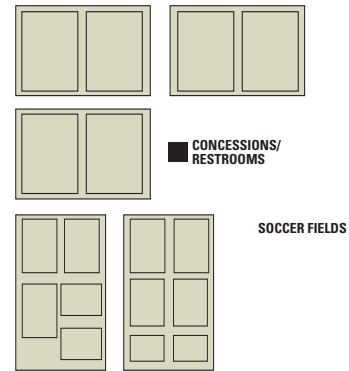

## HETCHLER PARK - GILBERT SOCCER COMPLEX

4260 S. Greenfield Rd., Gilbert, AZ 85296  
480-503-6274

**16**  
Fields

- Three lighted fields: 330 x 225 feet
- Two lighted fields: 320 x 180 feet
- Two lighted fields: 260 x 140 feet
- One lighted field: 135 x 90 feet
- Two fields: 260 x 140 feet
- Four fields: 190 x 120 feet
- Two fields: 135 x 90 feet
- Concessions stand
- Restroom facilities
- Parking for more than 450 vehicles

# 6

Fields

- Four fields: 360 x 225 feet
- One field: 360 x 200 feet
- One field: 320 x 200 feet
- Concessions and restroom facilities
- Parking for more than 350 vehicles