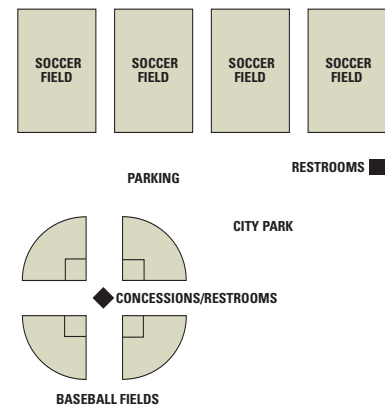

QUAIL RUN SPORTS COMPLEX

4155 E. Virginia St., Mesa, AZ 85215
480-644-4953

4
Fields

- Four lighted soccer fields
- All fields are 360 x 225 feet
- Concessions and restroom facilities
- Parking for more than 400 vehicles