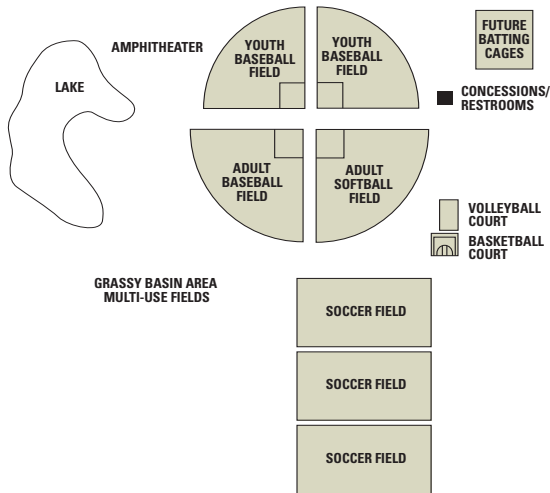

FOOTBALL & SOCCER

FLAG FOOTBALL & SOCCER

CROSSROADS PARK

2155 E. Knox Rd., Gilbert, AZ 85296
480-503-6210

3
Fields