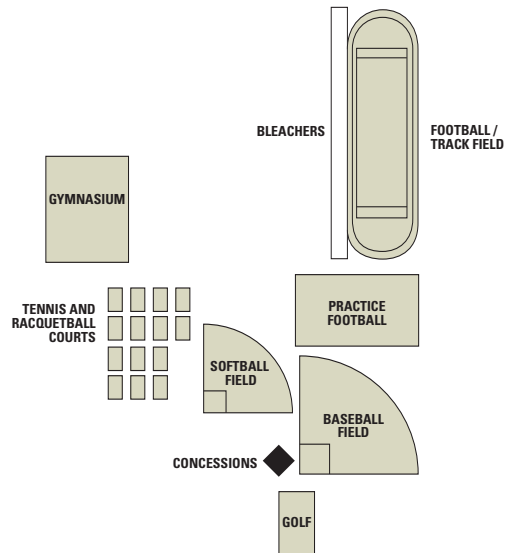

# 6

Fields

- Four fields: 360 x 225 feet
- One field: 360 x 200 feet
- One field: 320 x 200 feet
- Concessions and restroom facilities
- Parking for more than 350 vehicles

# 1

Field

- Soccer field is 360 x 225 feet, with lights
- Concessions and restroom facilities
- Parking for more than 300 vehicles

## FOOTBALL