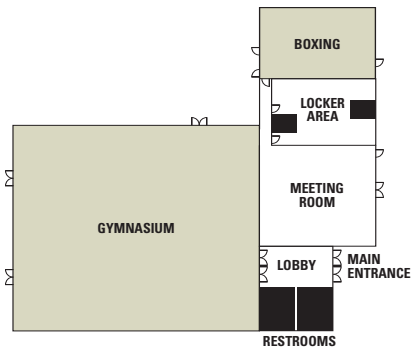

INDOOR SPORTS

These facilities are ideal locations for gymnastics, fencing, martial arts, table tennis, weightlifting, wrestling and cheer and dance events.

BROADWAY REC CENTER

59 E. Broadway Rd., Mesa, AZ 85204
480-835-MASD (480-835-6273)

1
Court

- Main gym is 11,520 square feet
- Activity room near the lobby is 40 x 40 feet
- Bleacher seating for up to 400
- Restrooms and vending machines
- Parking lot and street parking for more than 100 vehicles

JEFFERSON REC CENTER

120 S. Jefferson Ave., Mesa, AZ 85208
480-644-4578

1
Court

- Main gym is 11,520 square feet
- Seating for up to 150 people
- Restrooms and vending machines
- Parking for more than 250 vehicles

LDS INTERSTAKE CENTER

830 E. Second Ave., Mesa, AZ 85204
480-827-4700

1
Court

- Main gym is 13,600 square feet
- Bleacher seating for up to 1,500 people
- Restrooms and concessions area
- Parking for more than 200 vehicles