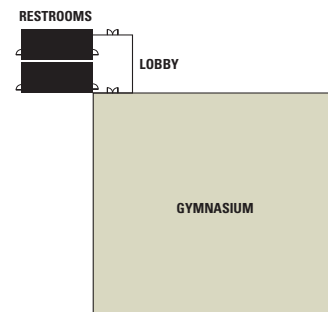

RED MOUNTAIN MULTIGENERATIONAL CENTER

7550 E. Adobe St., Mesa, AZ 85207

480-644-4953

1
Court

- Main gym is 9,780 square feet
- Multi-purpose room is 7,000 square feet
- Concessions and restroom facilities
- Parking for more than 270 vehicles

WEBSTER REC CENTER

202 N. Sycamore, Mesa, AZ 85201

480-644-4925

1
Court

- Main gym is 11,520 square feet
- Seating for more than 150 people
- Restrooms and vending machines
- Parking for more than 120 vehicles