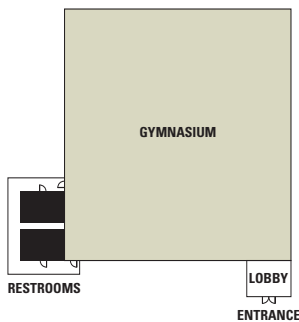

1
Court

- Main gym is 11,520 square feet
- Activity room near the lobby is 40 x 40 feet
- Bleacher seating for up to 400
- Restrooms and vending machines
- Parking lot and street parking for more than 100 vehicles

JEFFERSON REC CENTER

120 S. Jefferson Ave., Mesa, AZ 85208
480-644-4578

1
Court

- Main gym is 11,520 square feet
- Seating for up to 150 people
- Restrooms and vending machines
- Parking for more than 250 vehicles

LDS INTERSTAKE CENTER

830 E. Second Ave., Mesa, AZ 85204
480-827-4700

1
Court

- Main gym is 13,600 square feet
- Bleacher seating for up to 1,500 people
- Restrooms and concessions area
- Parking for more than 200 vehicles