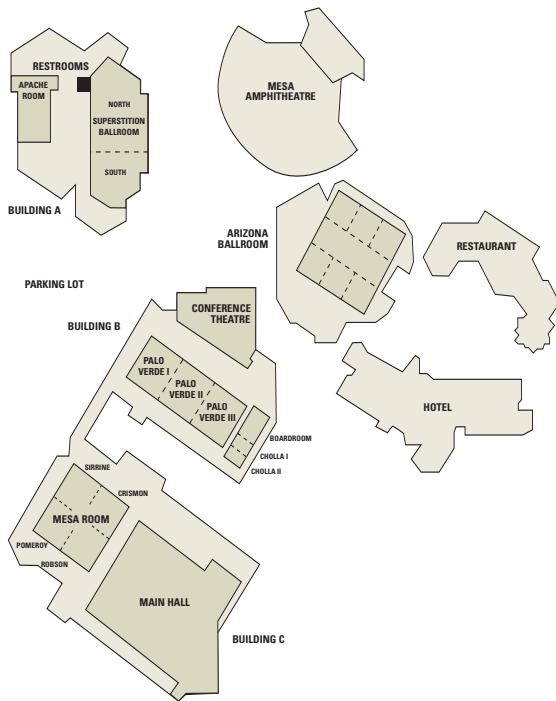

JEFFERSON REC CENTER

120 S. Jefferson Ave., Mesa, AZ 85208
480-644-4578

1
Court

- Main gym is 11,520 square feet
- Seating for up to 150 people
- Restrooms and vending machines
- Parking for more than 250 vehicles

LDS INTERSTAKE CENTER

830 E. Second Ave., Mesa, AZ 85204
480-827-4700

1
Court

- Main gym is 13,600 square feet
- Bleacher seating for up to 1,500 people
- Restrooms and concessions area
- Parking for more than 200 vehicles

MESA COMMUNITY COLLEGE

1833 W. Southern Ave., Mesa, AZ 85202
480-461-7541, www.mc.maricopa.edu

1
Court

- Basketball gymnasium
- Bleacher seating for 850 people
- Concessions and restroom facilities
- Parking for more than 1000 vehicles within easy walking distance

MESA CONVENTION CENTER

201 N. Center St., Mesa, AZ 85201

480-644-2178, www.mesacentennialcenter.com

- 25,000 square feet of event space
- 15,000 square feet in main hall
- Restrooms and vending machines
- Catering available
- Free parking for more than 500 vehicles