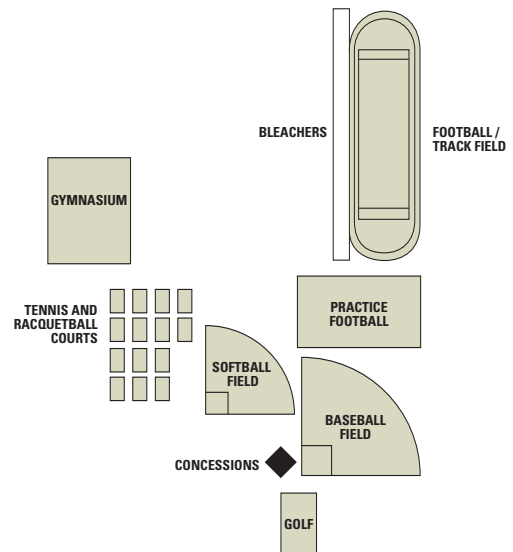

1
Court

- Main gym is 11,520 square feet
- Activity room near the lobby is 40 x 40 feet
- Bleacher seating for up to 400
- Restrooms and vending machines
- Parking lot and street parking for more than 100 vehicles

JEFFERSON REC CENTER

120 S. Jefferson Ave., Mesa, AZ 85208
480-644-4578

1
Court

- Main gym is 11,520 square feet
- Seating for up to 150 people
- Restrooms and vending machines
- Parking for more than 250 vehicles

LDS INTERSTAKE CENTER

830 E. Second Ave., Mesa, AZ 85204
480-827-4700

1
Court

- Main gym is 13,600 square feet
- Bleacher seating for up to 1,500 people
- Restrooms and concessions area
- Parking for more than 200 vehicles

MESA COMMUNITY COLLEGE

1833 W. Southern Ave., Mesa, AZ 85202
480-461-7541, www.mc.maricopa.edu

1
Court

- Basketball gymnasium
- Bleacher seating for 850 people
- Concessions and restroom facilities
- Parking for more than 1000 vehicles within easy walking distance