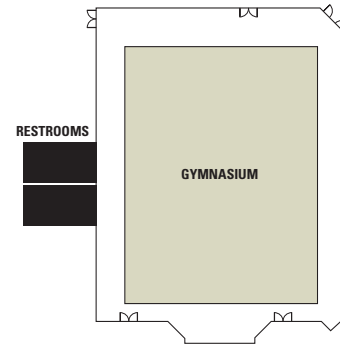

RED MOUNTAIN MULTIGENERATIONAL CENTER

7550 E. Adobe St., Mesa, AZ 85207

480-644-4953

1
Court

- Main gym is 9,780 square feet
- Multi-purpose room is 7,000 square feet
- Concessions and restroom facilities
- Parking for more than 270 vehicles