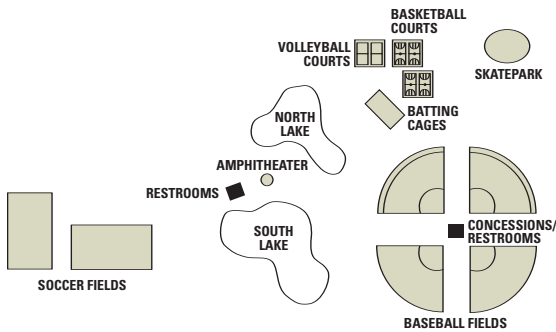

SKATING

FREESTONE PARK

1045 E. Juniper Ave., Gilbert, AZ 85234
480-503-6210

1
Court

- Lighted skate court
- Skateboards, inline skates and roller skates
- Restrooms
- Parking for more than 300 vehicles

REED SKATE PARK

1601 E. Broadway Rd., Mesa, AZ 85204
480-644-2351

1
Court

- Lighted skate court
- 19-acre park
- Restrooms
- Skateboards, inline skates and roller skates
- Parking for more than 100 vehicles

SKATELAND

Seven E. Southern Ave., Mesa, AZ 85210
480-833-7775

1
Rink

- Indoor, air-conditioned roller skate rink
- Rink is 130 x 80 feet
- Lockers
- Full-service snack bar
- Meeting room
- Restrooms
- Parking for more than 180 vehicles
- Can accommodate team buses