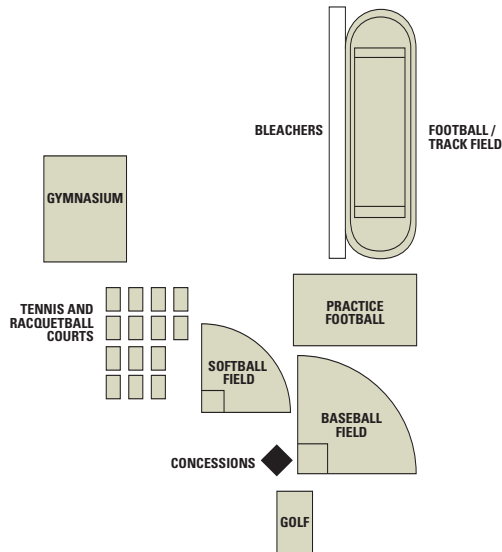

TRACK & FIELD

MESA COMMUNITY COLLEGE

1833 W. Southern Ave., Mesa, AZ 85202
480-461-7541, www.mc.maricopa.edu

1
Venue

- One regulation high school track
- One lighted soccer/football stadium
- Bleacher seating for more than 4000
- Restrooms, vending machines, concessions facilities
- Parking for more than 1000 vehicles within easy walking distance

SCHOOLS

DOBSON HIGH SCHOOL

1501 W. Guadalupe Rd., Mesa, AZ 85202
480-472-3000

- One regulation high school track
- One lighted soccer/football stadium
- Bleacher seating for more than 4000
- Restrooms, vending machines and concessions facilities
- Parking for more than 1000 vehicles within easy walking distance

MESA HIGH SCHOOL

1630 E. Southern Ave., Mesa, AZ 85204
480-472-5903

- One regulation high school track
- One lighted soccer/football stadium
- Bleacher seating for more than 4000
- Restrooms, vending machines and concessions facilities
- Parking for more than 1000 vehicles within easy walking distance

MOUNTAIN VIEW HIGH SCHOOL

2700 E. Brown Rd., Mesa, AZ 85213
480-472-6900

- One regulation high school track
- One lighted soccer/football stadium
- Bleacher seating for more than 4000
- Restrooms, vending machines and concessions facilities
- Parking for more than 1000 vehicles within easy walking distance