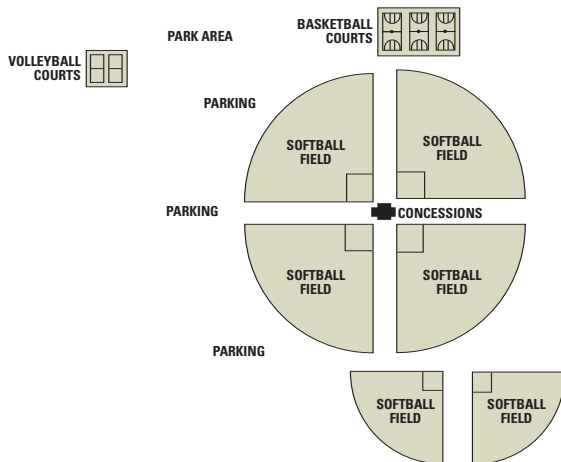

## RED MOUNTAIN MULTIGENERATIONAL CENTER

7550 E. Adobe St., Mesa, AZ 85207  
480-644-4953

**2**  
Courts

- Two indoor volleyball courts
- Main gym is 9,780 square feet
- Concessions and restroom facilities
- Multi-purpose room is 7,000 square feet
- Parking for more than 270 vehicles

## SKYLINE PARK

655 S. Crismon Rd., Mesa, AZ 85208  
480-644-5300

**2**  
Courts

- Two outdoor sand volleyball courts
- Restrooms and vending machines
- Parking for more than 200 vehicles