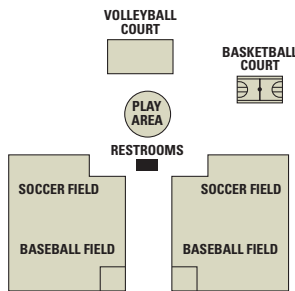

COUNTRYSIDE PARK

3130 E. Southern Ave., Mesa, AZ 85204
480-644-5300

2
Courts

- Two outdoor sand volleyball courts
- Lights
- Concessions and restroom facilities
- Parking for more than 230 vehicles