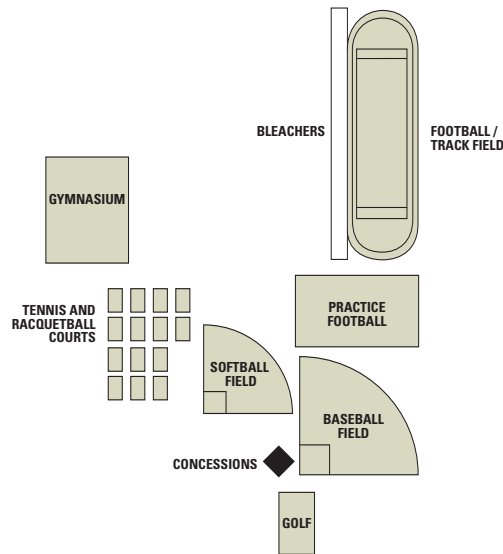

# 4

Courts

- Four indoor volleyball courts
- Main gym is 13,600 square feet
- Bleacher seating for up to 1,500
- Restrooms and concessions area
- Parking for more than 200 vehicles

## MCQUEEN PARK

510 N. Horne St., Mesa, AZ 85233  
480-503-6210

**2**  
Courts

- Two outdoor sand volleyball courts
- Lights
- Restrooms and vending machines
- Parking for more than 300 vehicles

## MESA COMMUNITY COLLEGE

1833 W. Southern Ave., Mesa, AZ 85202  
480-461-7541, www.mc.maricopa.edu

**1**  
Court

- One regulation indoor court
- Bleacher seating for more than 850
- Concessions and restroom facilities
- Parking for 1000+ vehicles within easy walking distance