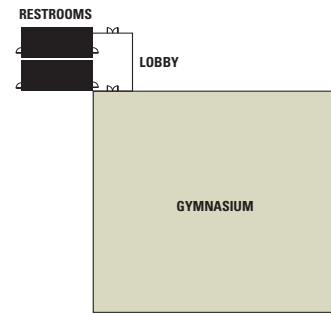

WEBSTER REC CENTER

202 N. Sycamore, Mesa, AZ 85201
480-644-4925

2
Courts

- Two indoor volleyball courts
- Seating for more than 150 people
- Restrooms and vending machines
- Parking for more than 120 vehicles