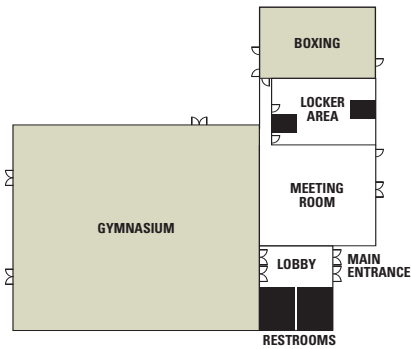

## BROADWAY REC CENTER

59 E. Broadway Rd., Mesa, AZ 85204  
480-835-MASD (480-835-6273)

**3**  
Courts

- Three indoor volleyball courts
- Main gym is 11,520 square feet
- Activity room near the lobby is 40 x 40 feet
- Restrooms and vending machines
- Bleacher seating for up to 400
- Parking lot and street parking for more than 100 vehicles