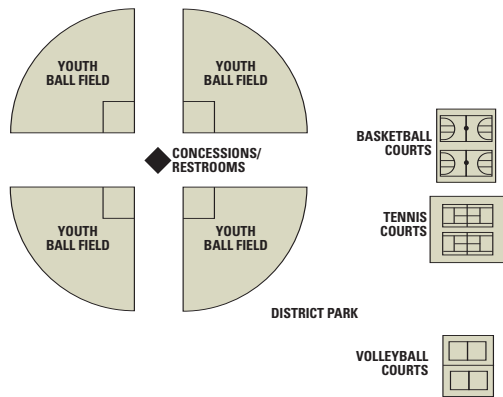

# 2

Courts

- Two outdoor sand volleyball courts
- Lights
- Restroom facilities
- Parking for more than 200 vehicles

# 4

Courts

- Four indoor volleyball courts
- Main gym is 13,600 square feet
- Bleacher seating for up to 1,500
- Restrooms and concessions area
- Parking for more than 200 vehicles

## MCQUEEN PARK

510 N. Horne St., Mesa, AZ 85233  
480-503-6210

**2**  
Courts

- Two outdoor sand volleyball courts
- Lights
- Restrooms and vending machines
- Parking for more than 300 vehicles

## MESA COMMUNITY COLLEGE

1833 W. Southern Ave., Mesa, AZ 85202  
480-461-7541, www.mc.maricopa.edu

**1**  
Court

- One regulation indoor court
- Bleacher seating for more than 850
- Concessions and restroom facilities
- Parking for 1000+ vehicles within easy walking distance