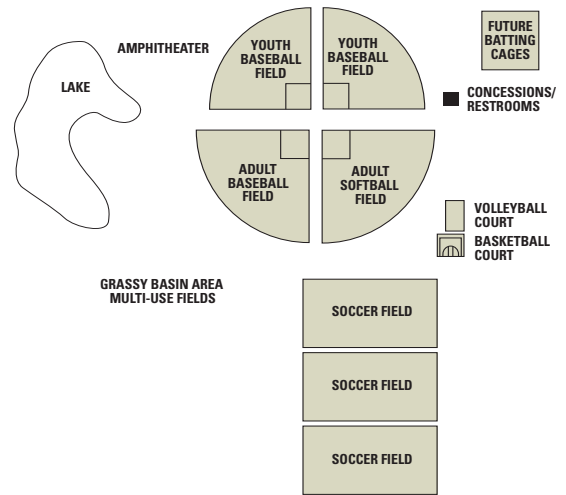

CROSSROADS PARK

2155 E. Knox Rd., Gilbert, AZ 85296
480-503-6210

1
Court

- One outdoor sand volleyball court
- Lights
- Concessions and restroom facilities
- Parking for more than 350 vehicles