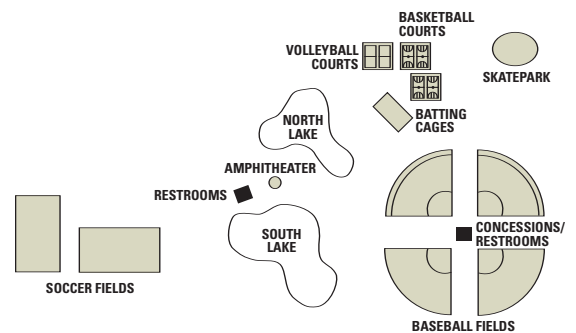

## COUNTRYSIDE PARK

3130 E. Southern Ave., Mesa, AZ 85204  
480-644-5300

**2**  
Courts

- Two outdoor sand volleyball courts
- Lights
- Concessions and restroom facilities
- Parking for more than 230 vehicles

## FREESTONE PARK

1045 E. Juniper Ave., Gilbert, AZ 85234  
480-503-6210

**2**  
Courts

- Two outdoor sand volleyball courts
- Lights
- Concessions and restroom facilities
- Parking for more than 250 vehicles

# 4

Courts

- Four outdoor sand volleyball courts
- Lights
- Restrooms and vending machines
- Showers
- Parking for more than 380 vehicles

# 2

Courts

- Two outdoor sand volleyball courts
- Lights
- Restroom facilities
- Parking for more than 200 vehicles