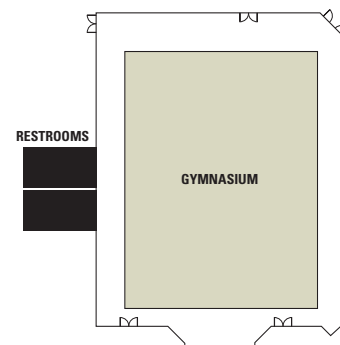

RED MOUNTAIN MULTIGENERATIONAL CENTER

7550 E. Adobe St., Mesa, AZ 85207
480-644-4953

2
Courts

- Two indoor volleyball courts
- Main gym is 9,780 square feet
- Concessions and restroom facilities
- Multi-purpose room is 7,000 square feet
- Parking for more than 270 vehicles