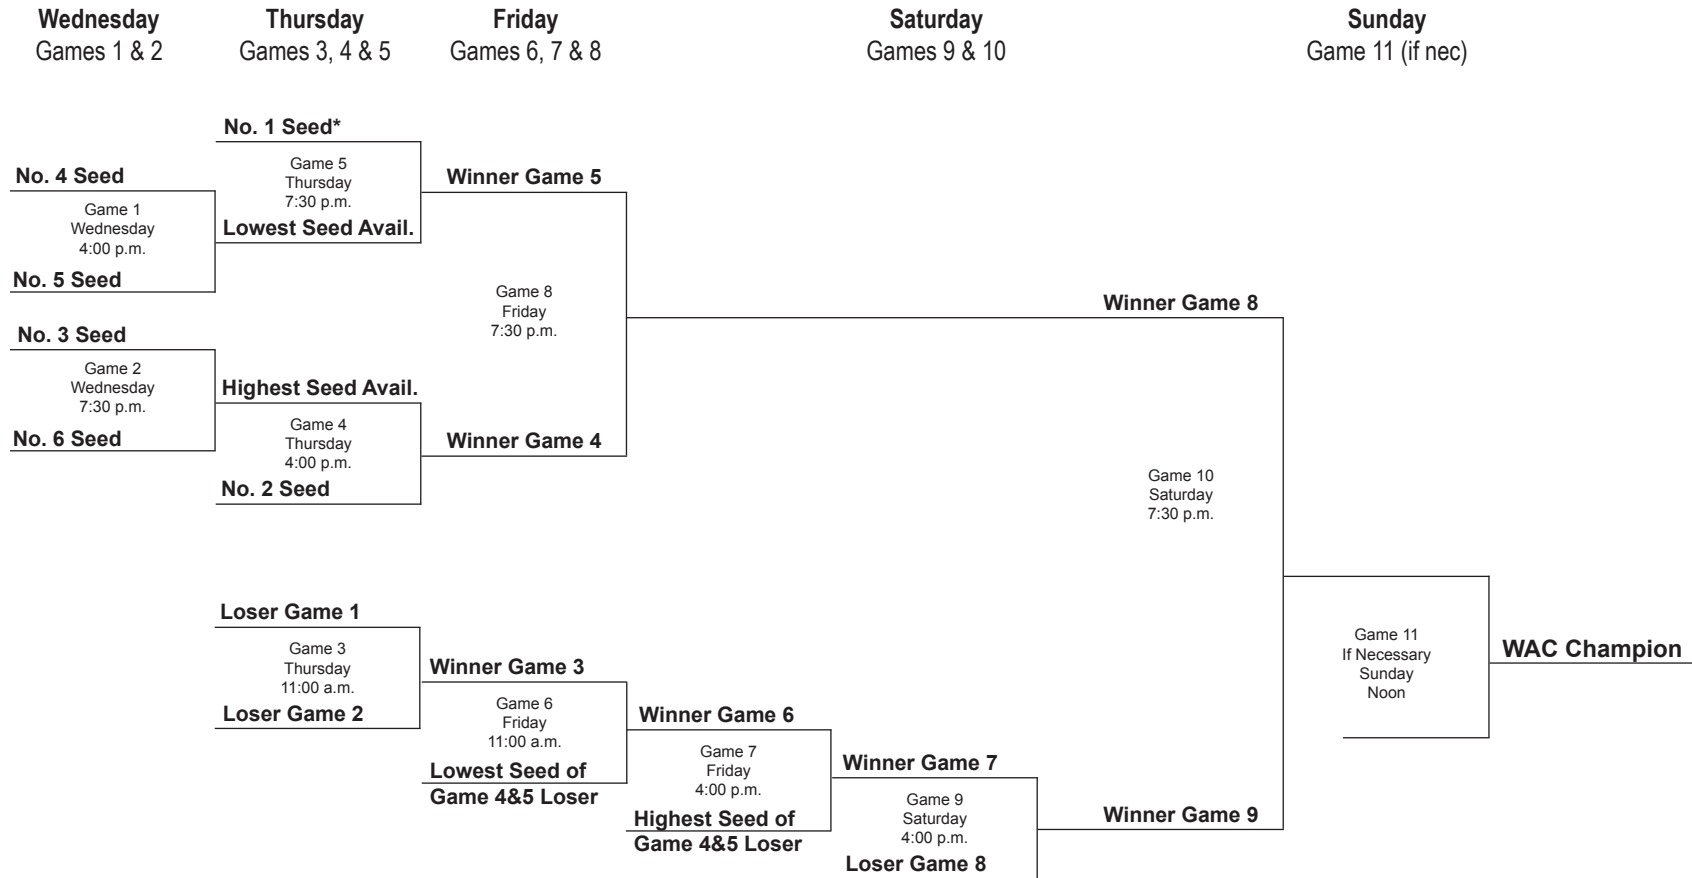

# 2010 WAC Baseball Tournament Bracket

## Mesa, Arizona • Hohokam Stadium

\*The No. 1 seed will play the lowest seed to advance from the first round of tournament games.

# Exception: if one of Games 4 or 5 losers already has had a bye, that team will play in Game 6 regardless of seed.

Note: Lowest seed to advance from games four and five will play in game six (e.g., low is 6 seed).