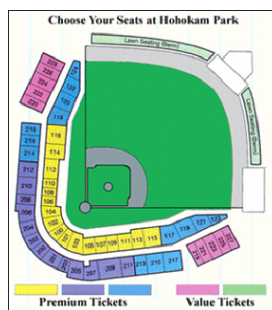

#### ADDITIONAL COST (ADDED TO PRICE PACKAGE):

BERM SEATING TICKET: \$8 per game/ticket to be added to pricing  
GRANDSTAND: \$15/ticket & \$17/ticket-premium dates  
PATIO BLEACHERS: \$17/ticket & \$19/ticket-premium dates  
TERRACE/FIELD RES: \$21/ticket & \$23/ticket-premium dates  
TERRACE BOX: \$26/ticket & \$28/ticket-premium dates  
FIELD BOX: \$28/ticket & \$30/ticket-premium dates

#### PACKAGE PRICING:

King (sgl) \$109.00/night plus NR deposit of \$35.00 (one person)  
King (dbl) \$119.00/night plus NR deposit of \$60.00 (two people)

Two Dbl Beds (sgl) \$109.00/night plus NR deposit of \$35.00 (one person)  
Two Dbl Beds (dbl) \$119.00/night plus NR deposit of \$50.00 (two people)

**Yellow**-Field Box  
**Purple**-Terrace Box  
**Blue**-Terrace/Field Box  
Not Shown-Patio Bleachers\*  
**Pink**-Grandstand Reserved  
**Light Green**-Lawn Seating/BERM  
  
\*Patio Bleachers are located directly behind/above top row Terrace/Field Box